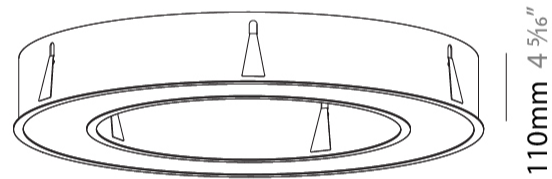

GENERAL

Series: Glorious
 Subseries: Glorious
 Brand: Prolicht
 Division: Architectural
 Mounting Type: Recessed
 Mounting Location: Ceiling
 Subcategory: Ambient

PHYSICAL

Shape: Round
 Diameter (mm): 970
 Diameter (in): 38 ³/₁₆
 Height (mm): 110
 Height (in): 4 ⁵/₁₆
 Min. Recessing Depth (mm): 120
 Min. Recessing Depth (in): 4 ³/₄
 Light Distribution: Direct
 Weight (kg): 11.164
 Weight (lbs): 24.61
 Diffuser: [PMMA - Opal or Micro-Prism](#)
 Fixture Finish: [SSR / BKV / CWI / CRY / HAB / LAG / UFT / ITA / RUA / RUR / MIC / FTG / MYG / TWT / LOD / PUS / FRO / FUP / KIA / POP / BLS / SPG / MEY / GOH / GUM / CHC / COM / ABZ / JAG / OBR / MOS / ROR](#)
 Fixture Material: Aluminum
 Cut-out Measurements: 960mm / 37 13/16" x 640mm / 25 3/16"

PROJECT	
TYPE	
SPECIFIER	
QUANTITY	
DATE	

Ø 628mm 24 3/4"

Ø 970mm 38 3/16 "

960mm x 640mm
 37 13/16" x 25 3/16"

120mm
 4 3/4"

10 - 15mm
 3/8" - 9/16"

A37505-

PROJECT _____

GENERAL

Series: Glorious
 Subseries: Glorious
 Brand: Prolicht
 Division: Architectural
 Mounting Type: Recessed
 Mounting Location: Ceiling
 Subcategory: Ambient

PHYSICAL

Shape: Round
 Diameter (mm): 1270
 Diameter (in): 50
 Height (mm): 110
 Height (in): 4 ⁵/₁₆
 Min. Recessing Depth (mm): 120
 Min. Recessing Depth (in): 4 ³/₄
 Light Distribution: Direct
 Weight (kg): 15.446
 Weight (lbs): 34.05
 Diffuser: PMMA - Opal or Micro-Prism
 Fixture Finish: SSR / BKV / CWI / CRY / HAB / LAG / UFT / ITA / RUA / RUR / MIC / FTG / MYG / TWT / LOD / PUS / FRO / FUP / KIA / POP / BLS / SPG / MEY / GOH / GUM / CHC / COM / ABZ / JAG / OBR / MOS / ROR
 Fixture Material: Aluminum
 Cut-out Measurements: 1260mm / 49 5/8" x 940mm / 37"